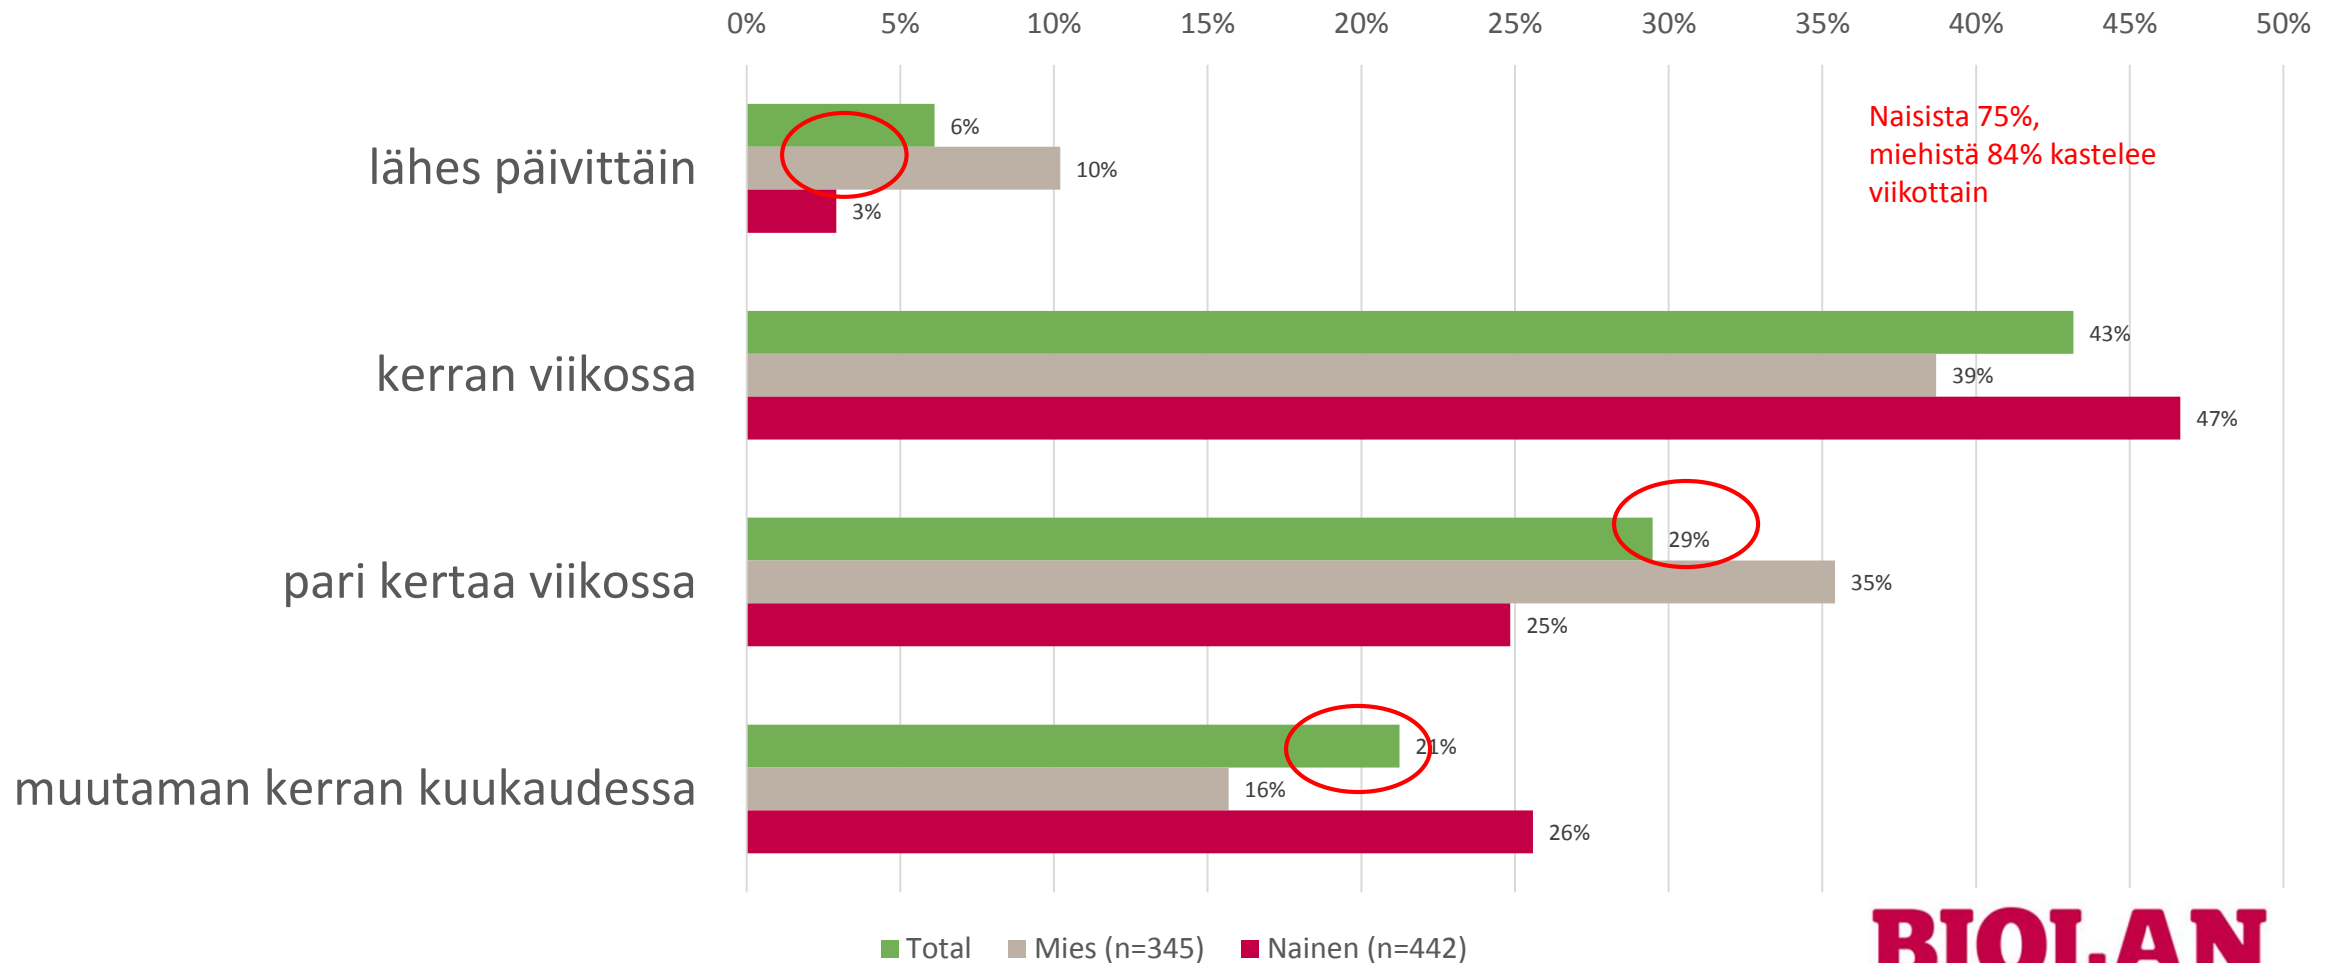

Kuinka usein kastelet kasvejasi?

En omista -vaihtoehto poistettu

N=787

BIOLAN